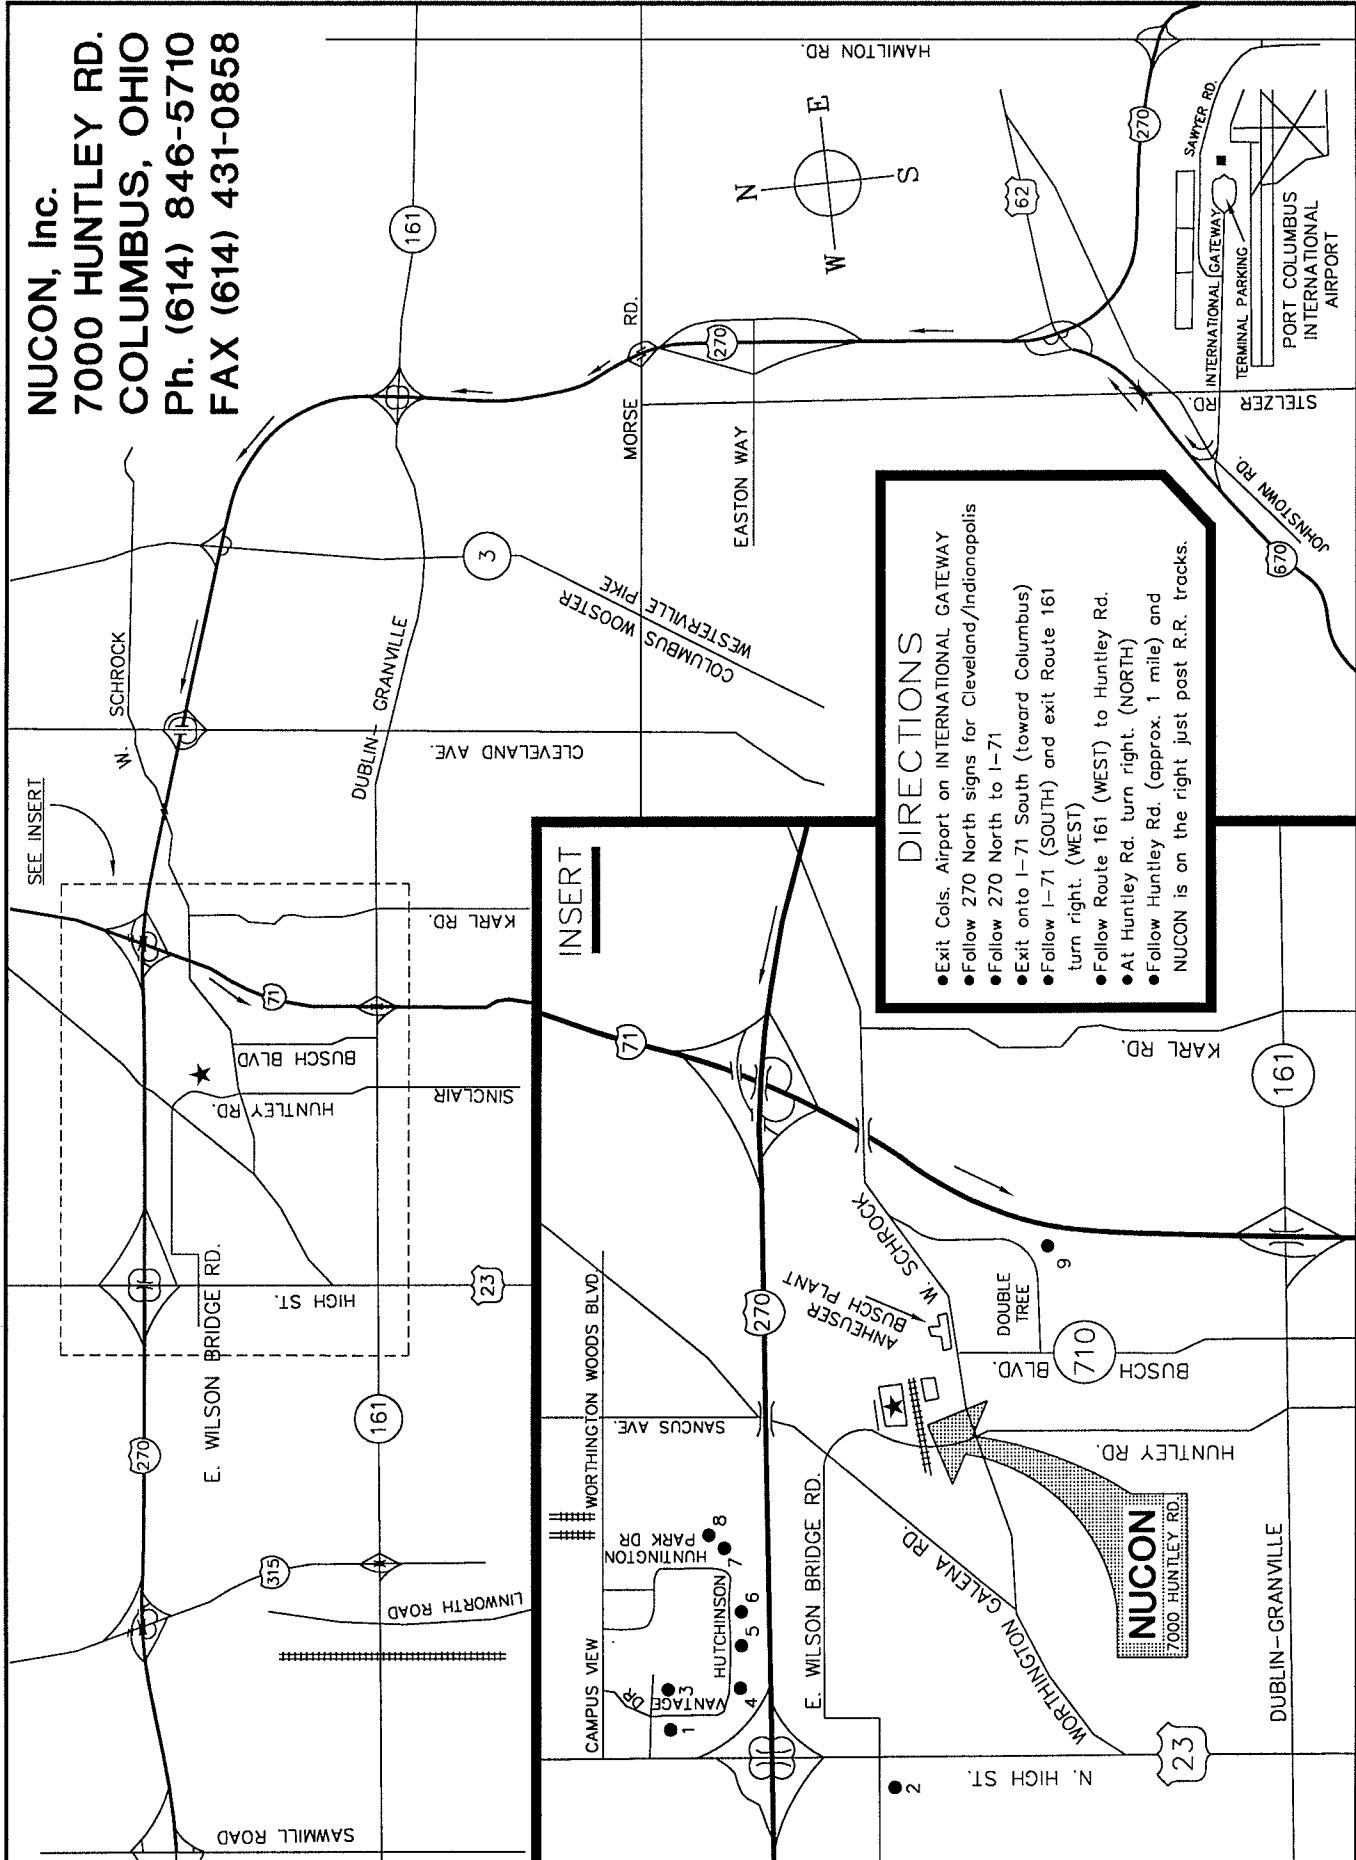

**NUCON, Inc.**  
**7000 HUNTLEY RD.**  
**COLUMBUS, OHIO**  
**Ph. (614) 846-5710**  
**FAX (614) 431-0858**

**DIRECTIONS**

- Exit Cals. Airport on INTERNATIONAL GATEWAY
- Follow 270 North signs for Cleveland/Indianapolis
- Follow 270 North to I-71
- Exit onto I-71 South (toward Columbus)
- Follow I-71 (SOUTH) and exit Route 161 turn right. (WEST)
- Follow Route 161 (WEST) to Huntley Rd.
- At Huntley Rd. turn right. (NORTH)
- Follow Huntley Rd. (approx. 1 mile) and NUCON is on the right just post R.R. tracks.

## Nearby Accommodations

<b>Map Ref.</b>	<b>Motel / Hotel</b>
<b>1.</b>	<b>Marriott Courtyard 7411 Vantage Drive 614-436-7070</b>
<b>2.</b>	<b>Holiday Inn 7007 N. High St. 614-436-0700</b>
<b>3.</b>	<b>Hyatt Place 7490 Vantage Dr. 614-846-4355</b>
<b>4.</b>	<b>Homewood Suites 115 Hutchinson Ave. 614-785-0001</b>
<b>5.</b>	<b>Doubletree - Worthington 175 Hutchinson Ave. 614-885-3334</b>
<b>6.</b>	<b>Sheraton Suites 201 Hutchinson Ave. 614-436-0004</b>
<b>7.</b>	<b>Towne Place Suites 7272 Huntington Park Dr. 614-885-1557</b>
<b>8.</b>	<b>Residence Inn - Worthington 7300 Huntington Park Dr. 614-885-0799</b>
<b>9.</b>	<b>Crown Plaza - North 6500 Doubletree Drive 614-885-1885</b>